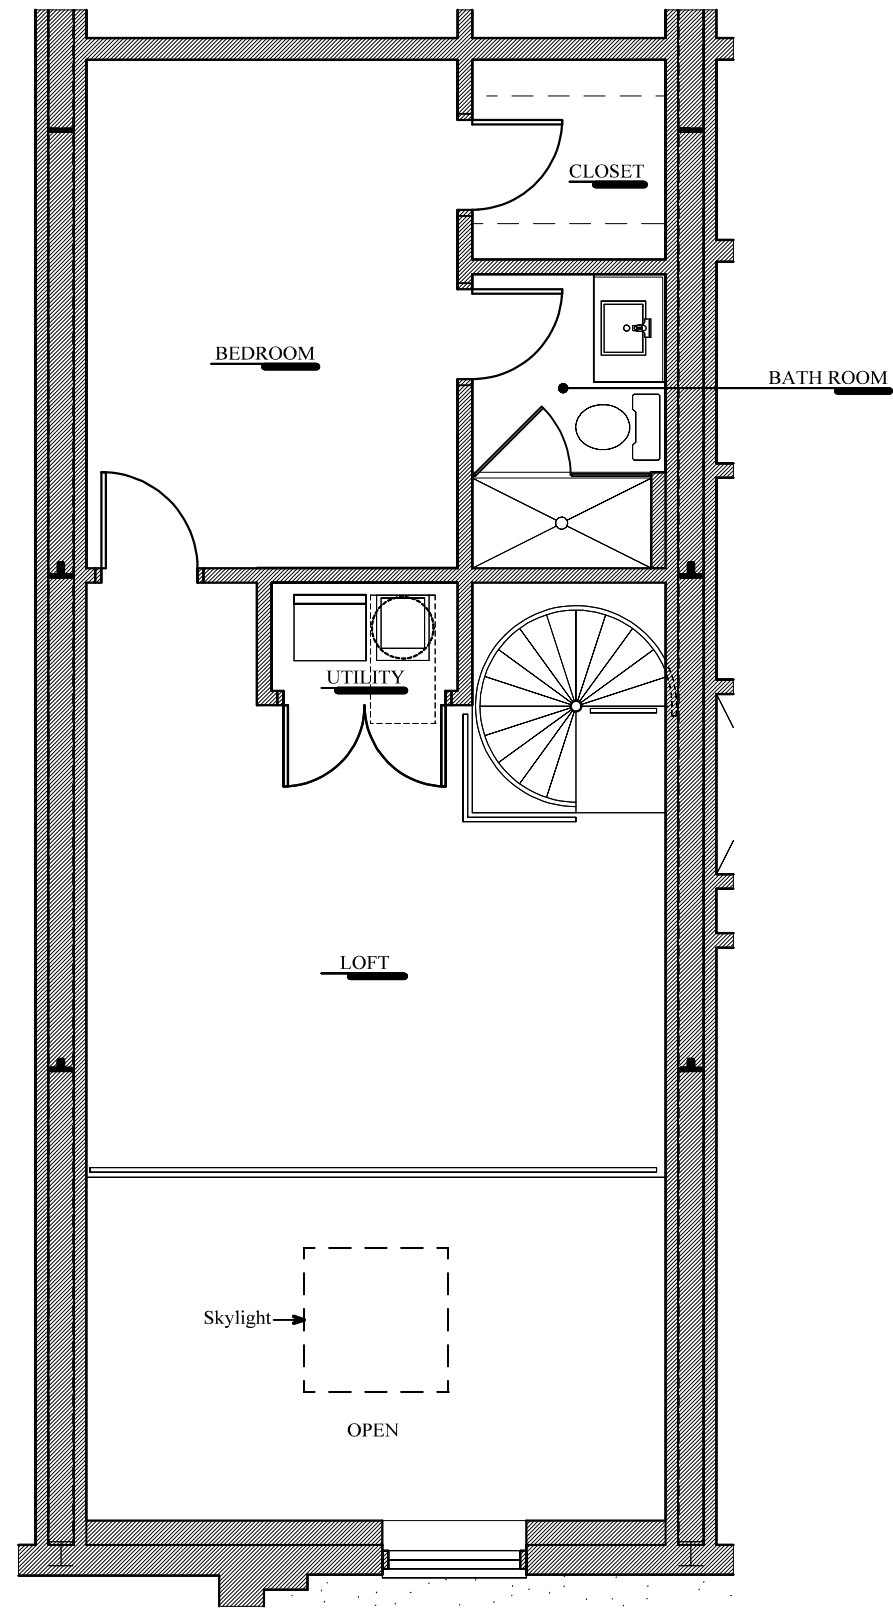

FIRST FLOOR (UNIT #6)
 (345 SQ. FT.)

LOFT LEVEL (UNIT #6)
 (488 SQ. FT.)

UNIT #6 (833 SQ. FT.)

THE FLATS @ Strawberry Square
 HARRISBURG, PENNSYLVANIA
 for:
 HARRISTOWN DEVELOPMENT

#6