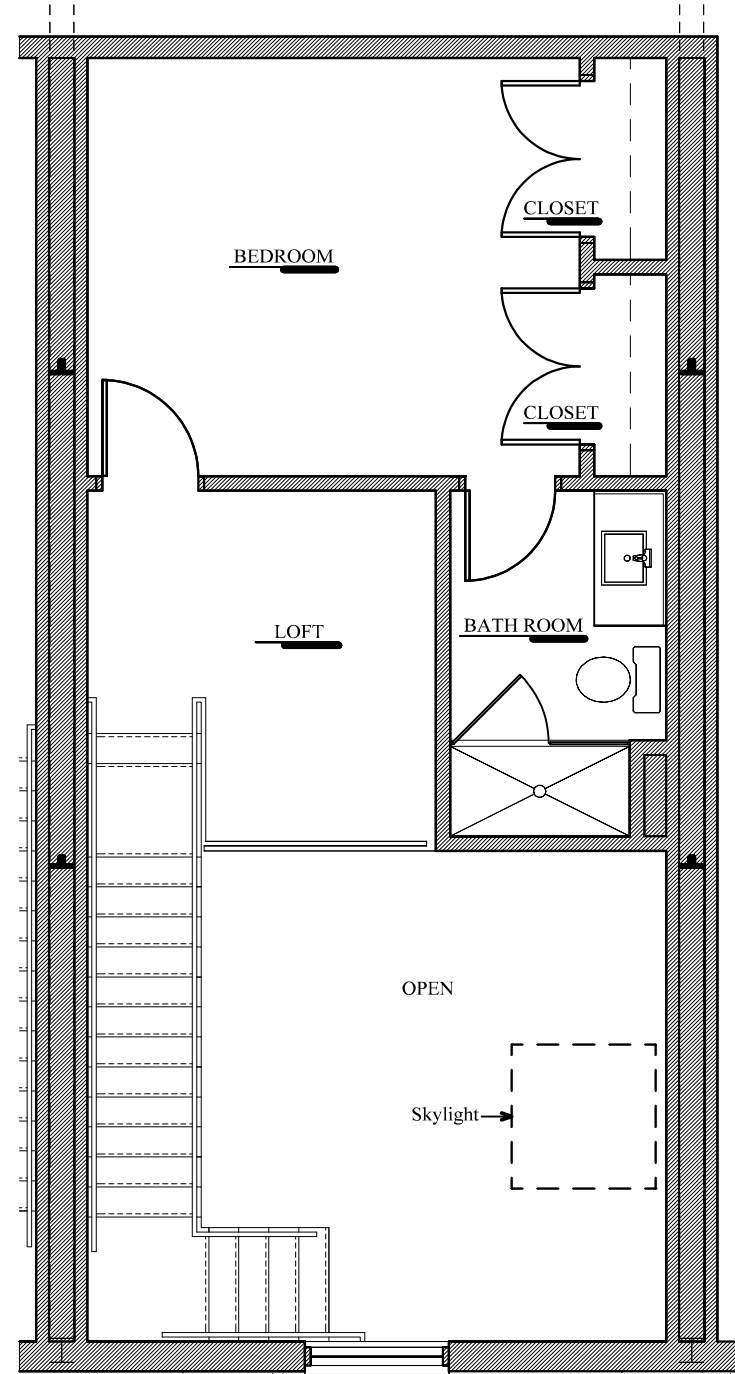

FIRST FLOOR (UNIT #5)
 0 2 4 8 (630 SQ. FT.)

LOFT LEVEL (UNIT #5)
 0 2 4 8 (355 SQ. FT.)

THE FLATS @ Strawberry Square
 HARRISBURG, PENNSYLVANIA
 for:
 HARRISTOWN DEVELOPMENT

#5