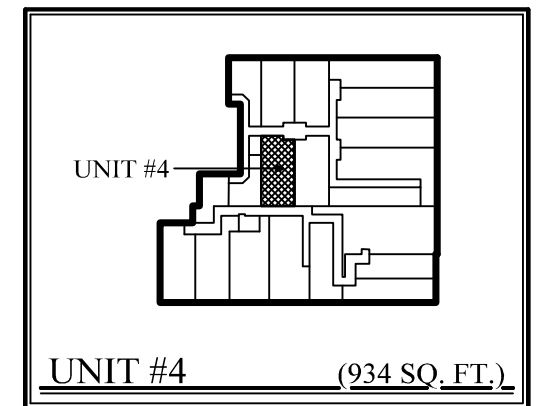

FIRST FLOOR (UNIT #4)
 0 2 4 8 (616 SQ. FT.)

LOFT LEVEL (UNIT #4)
 0 2 4 8 (318 SQ. FT.)

THE FLATS @ Strawberry Square
 HARRISBURG, PENNSYLVANIA
 for:
 HARRISTOWN DEVELOPMENT

#4