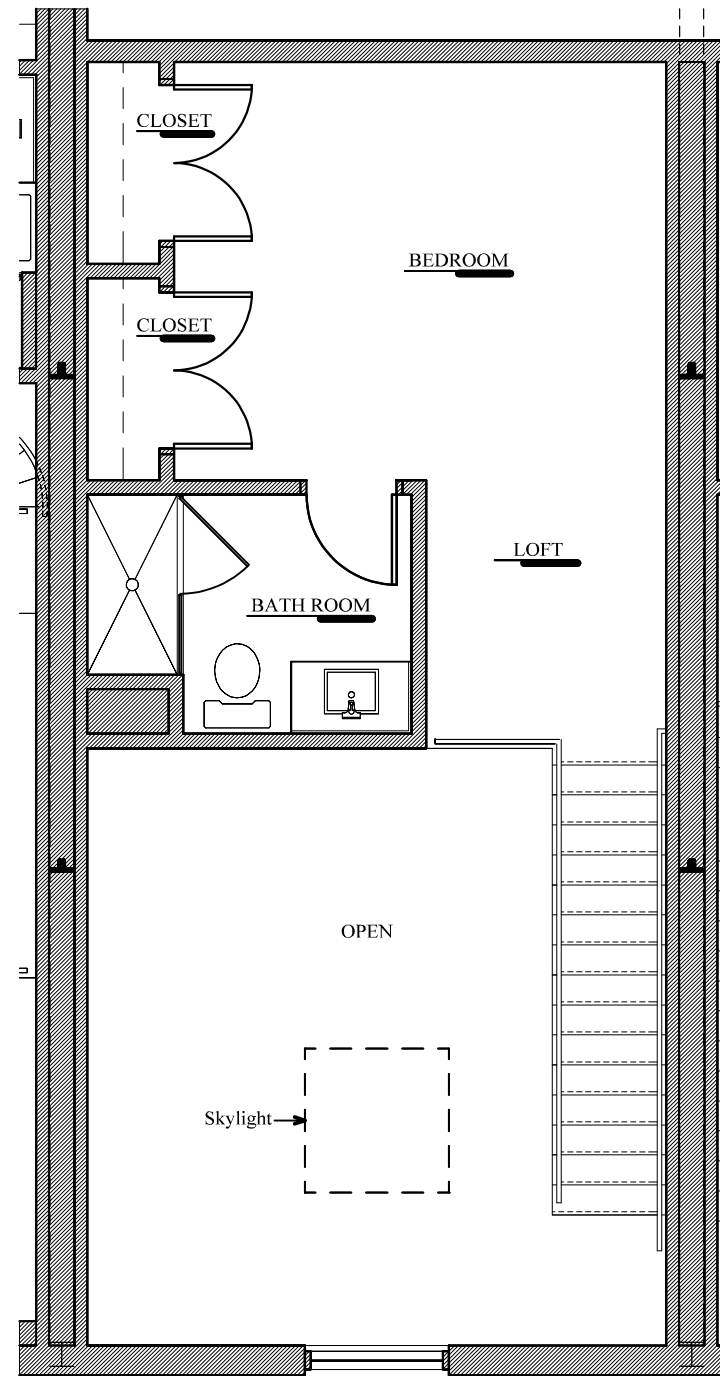

FIRST FLOOR (UNIT #4)
 0 2 4 8 (616 SQ. FT.)

LOFT LEVEL (UNIT #4)
 0 2 4 8 (318 SQ. FT.)

THE FLATS @ Strawberry Square
 HARRISBURG, PENNSYLVANIA
 for:
 HARRISTOWN DEVELOPMENT

#4