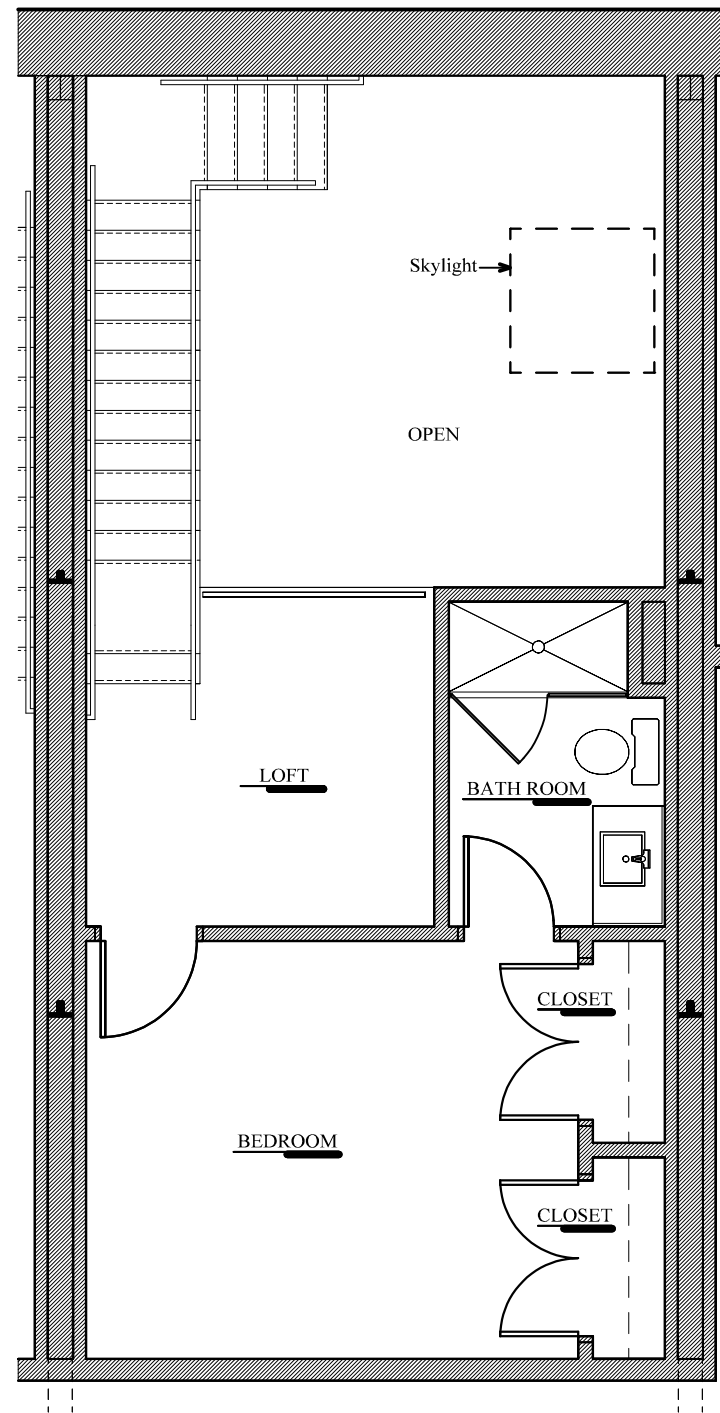

FIRST FLOOR (UNIT #3)
 0 2 4 8 (630 SQ. FT.)

LOFT LEVEL (UNIT #3)
 0 2 4 8 (380 SQ. FT.)

UNIT #3 (1,010 SQ. FT.)

THE FLATS @ Strawberry Square
 HARRISBURG, PENNSYLVANIA
 for:
 HARRISTOWN DEVELOPMENT