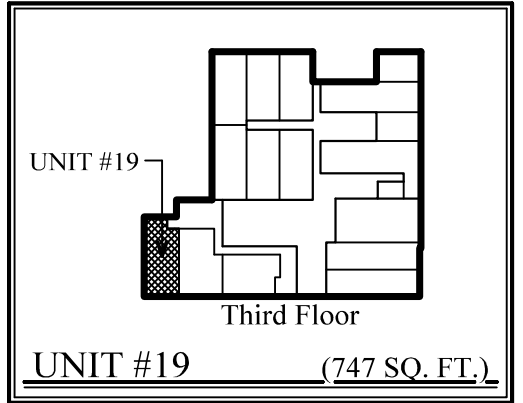

**FLOOR PLAN (UNIT #19)**  
 (747 SQ. FT.)

**UNIT #19** (747 SQ. FT.)

**THE FLATS @ Strawberry Square**  
 HARRISBURG, PENNSYLVANIA  
 for:  
 HARRISTOWN DEVELOPMENT

#19