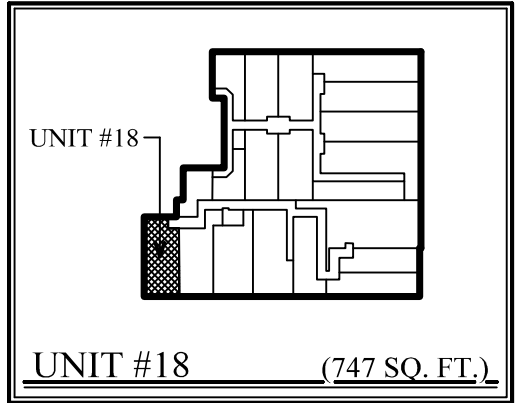

FLOOR PLAN (UNIT #18)
 0 2 4 8 (747 SQ. FT.)

UNIT #18 (747 SQ. FT.)

THE FLATS @ Strawberry Square
 HARRISBURG, PENNSYLVANIA
 for:
 HARRISTOWN DEVELOPMENT

#18