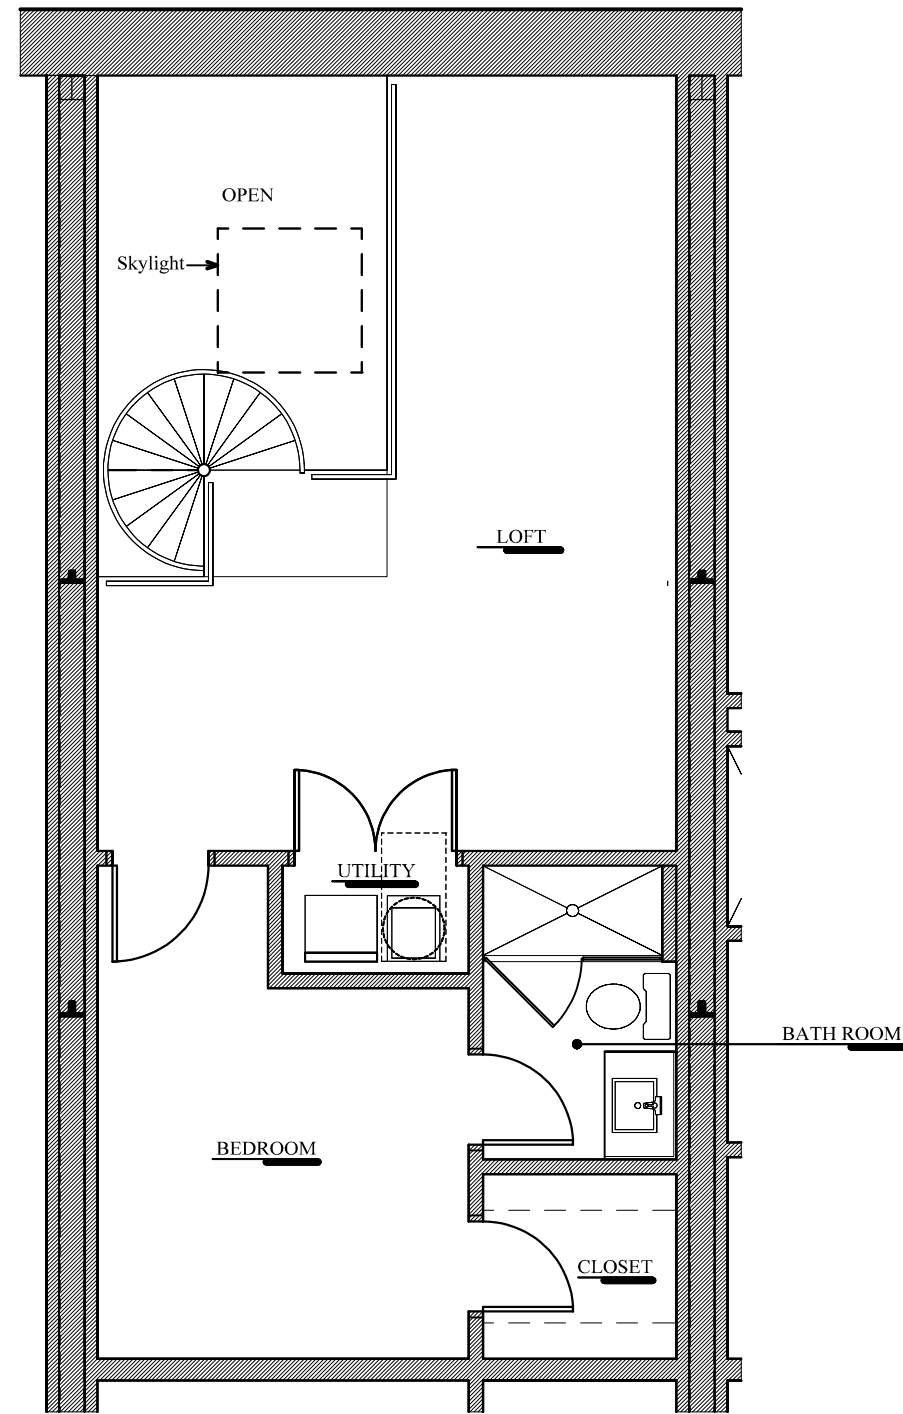

FIRST FLOOR (UNIT #1)
 0 2 4 8 (448 SQ. FT.)

LOFT LEVEL (UNIT #1)
 0 2 4 8 (522 SQ. FT.)

UNIT #1 (970 SQ. FT.)

THE FLATS @ Strawberry Square
 HARRISBURG, PENNSYLVANIA
 for:
 HARRISTOWN DEVELOPMENT